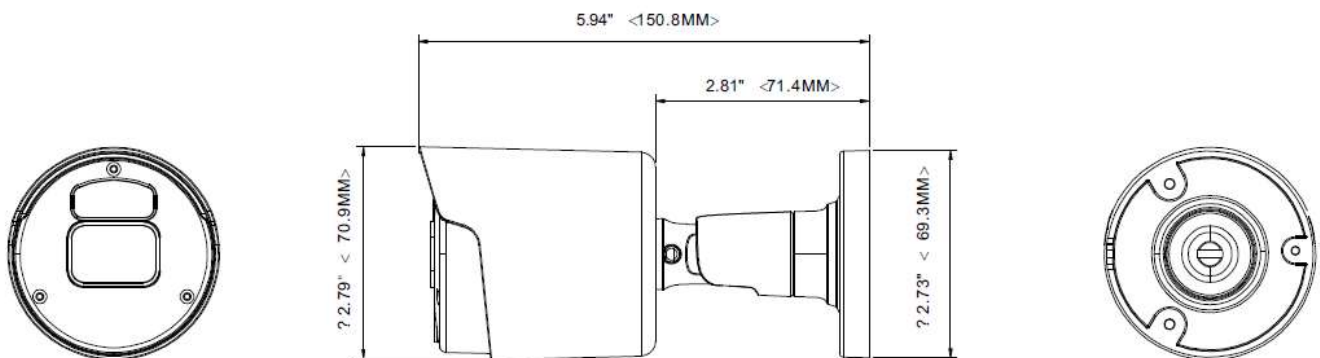

DIMENSIONS

Dimensional tolerance: ± 5mm