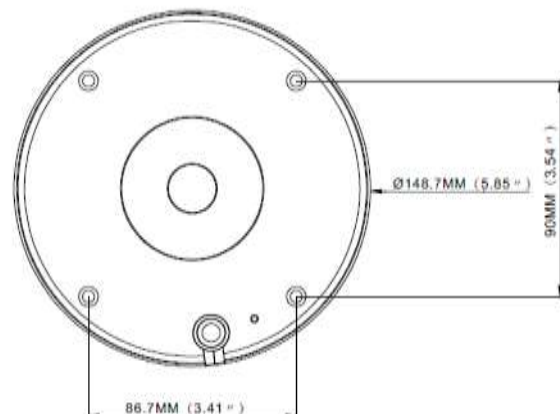

DIMENSIONS

Dimensional tolerance: ± 5mm

● SPECIFICATIONS*

Network	
LAN Port	YES
LAN Speed	10/100 Based-T Ethernet
Supported Protocols	TCP/IP, HTTP, DHCP, DNS, DDNS, RTP/RTSP, SMTP, NTP, UPnP, SNMP, HTTPS, FTP
ONVIF Compatible	YES (Profile S, Profile G, Profile T)
Security	(1) Multiple user access levels with password (2) IP address filtering (3) Digest authentication
Remote Access	Internet Explorer on Windows operating system
Video	
Network Compression	H.265 /H.264
Video Resolution	Main-stream (default 30fps): 5MP (2592x1944), 4MP (2592x1520), 3MP (2304x1296)/(2048x1535), 1080P(1920x1080), 720P(1280x720), Sub-stream :(1~30fps): 720P(1280x720), VGA (640x480), QVGA (320x240) Mobile-stream (default 10fps): VGA (640x480), QVGA(320x240)
Frame Rate	30fps
Video bit rate	8Kbps ~ 8Mbps
Multiple Video Streaming	Triple-Stream(Main/Sub/Mobile)
Bitrate control method	CBR / VBR
General	
Image Sensor	1/2.7"Progressive CMOS image sensor
Min Illumination	Color 0.002lux @ F1.2(AGC ON)
Shutter Speed	1/5 ~ 1/20000 sec
Lens	2.7-13.5mm (Motorized) – F No. 1.8 (W) ~ 3.3(T)±5%
Viewing Angle	Horizontal: 31 ~102°, Vertical: 23 ~ 73°, Diagonal: 38 ~ 138°
SD storage	YES (up to 128 GB)
IR Effective Distance**	Up to 30 meters
IR Shift	IR cut filter with auto switch
IR LED	4 pcs (Array)
Video Analytics	Attribute Detection, Pedestrian & Vehicle Detection, Perimeter Intrusion Detection, Line Crossing, Crossing Counting, Heat Map, Crowd Density Detection, Queue Length Detection, License Plate Detection, Rare Sound Detection
Digital Noise Reduction	3D DNR
WDR	WDR
BLC	YES
ROI	YES
Privacy Mask	YES
Image Settings	Flip , Rotation , Corridor mode, Saturation, Brightness, Contrast, Hue, Sharpness adjustable
Audio	1 input / 1 output (RCA)
Alarm Trigger	1 input / 1 output
Reset Button	YES
POE	YES (IEEE 802.3af)