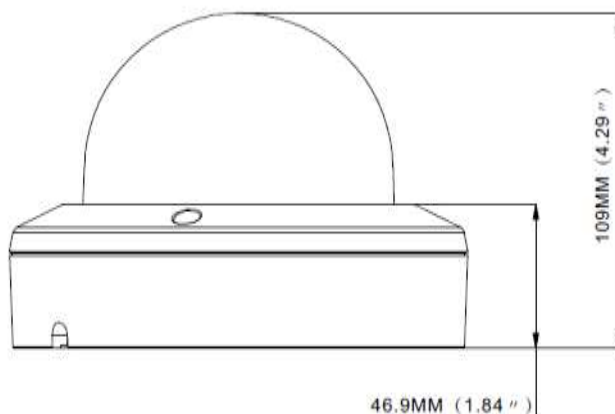

DIMENSIONS

Dimensional tolerance: ± 5mm