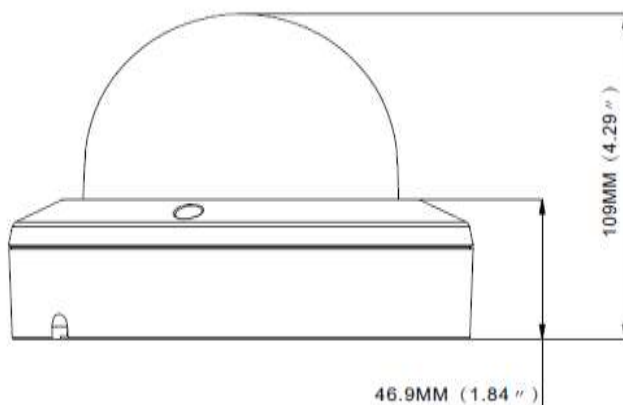

DIMENSIONS

● SPECIFICATIONS*

Network	
LAN Port	YES
LAN Speed	10/100 Based-T Ethernet
Supported Protocols	TCP/IP, HTTP, DHCP, DNS, DDNS, RTP/RTSP, SMTP, NTP, UPnP, SNMP, HTTPS, FTP
ONVIF Compatible	YES (Profile S, Profile G, Profile T)
Security	(1) Multiple user access levels with password (2) IP address filtering (3) Digest authentication
Remote Access	Internet Explorer on Windows operating system
Video	
Network Compression	H.265 /H.264
Video Resolution	Main Stream :5MP(2592*1944),4MP(2592x1520),3MP(2304x1296),1080P(1920x1080) Sub Steam :720P(1280x720),VGA(640x480),QVGA(320x240) Mobile Stream :QVGA (320x240)
Frame Rate	30fps
Video bit rate	8Kbps ~ 8Mbps
Multiple Video Streaming	Triple-Stream(Main/Sub/Mobile)
General	
Image Sensor	1/2.7" Progressive CMOS image sensor
Min Illumination	Color 0.002Lux @(F1.2,AGC ON)
Shutter Speed	1/5 ~ 1/20000 sec
Slow Shutter	Support
Lens	2.8 mm – F No. 1.6
Viewing Angle	Horizontal: 110°, Vertical: 58°, Diagonal: 133°
SD storage	YES
IR Effective Distance**	Up to 20 meters
IR Shift	YES
Video Analytics	Attribute Detection, Pedestrian & Vehicle Detection, Perimeter Intrusion Detection, Line Crossing, Crossing Counting, Heat Map, Crowd Density Detection, Queue Length Detection, License Plate Detection, Rare Sound Detection
WDR	WDR
BLC	YES
ROI	YES
Privacy Mask	YES
Gain Control	Auto
Digital Noise Reduction	3D DNR
Image Settings	Flip , Rotation , Corridor mode, Saturation, Brightness, Contrast, Hue, Sharpness adjustable
Audio	YES
Alarm	NO
Reset Button	NO
POE	YES (IEEE 802.3af)