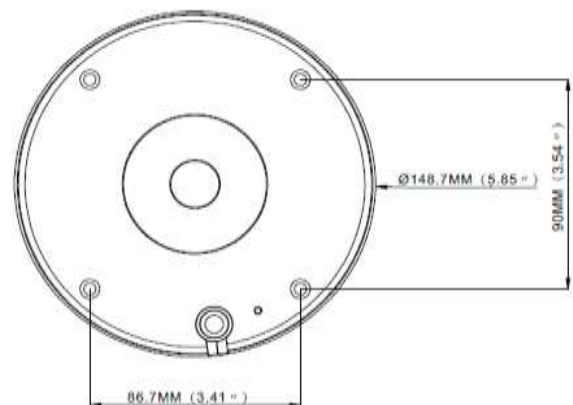

DIMENSIONS

● SPECIFICATIONS*

Network	
LAN Port	YES
LAN Speed	10/100 Based-T Ethernet
Supported Protocols	TCP/IP, HTTP, DHCP, DNS, DDNS, RTP/RTSP, SMTP, NTP, UPnP, SNMP, HTTPS, FTP
ONVIF Compatible	YES (Profile S, Profile G, Profile T)
Security	(1) Multiple user access levels with password (2) IP address filtering (3) Digest authentication
Remote Access	Internet Explorer on Windows operating system
Video	
Network Compression	H.265 /H.264
Video Resolution	Main Stream :5MP(2592*1944),4MP(2592x1520),3MP(2304x1296),1080P(1920x1080) Sub Steam :720P(1280x720),VGA(640x480),QVGA(320x240) Mobile Stream :QVGA (320x240)
Frame Rate	30fps
Video bit rate	8Kbps ~ 8Mbps
Multiple Video Streaming	Triple-Stream(Main/Sub/Mobile)
General	
Image Sensor	1/2.7" Progressive CMOS image sensor
Min Illumination	Color 0.002Lux @(F1.2,AGC ON)
Shutter Speed	1/5 ~ 1/20000 sec
Slow Shutter	Support
Lens	2.8 mm – F No. 1.6
Viewing Angle	Horizontal: 110°, Vertical: 58°, Diagonal: 133°
SD storage	YES
IR Effective Distance**	Up to 20 meters
IR Shift	YES
Video Analytics	Attribute Detection, Pedestrian & Vehicle Detection, Perimeter Intrusion Detection, Line Crossing, Crossing Counting, Heat Map, Crowd Density Detection, Queue Length Detection, License Plate Detection, Rare Sound Detection
WDR	WDR
BLC	YES
ROI	YES
Privacy Mask	YES
Gain Control	Auto
Digital Noise Reduction	3D DNR
Image Settings	Flip , Rotation , Corridor mode, Saturation, Brightness, Contrast, Hue, Sharpness adjustable
Audio	YES
Alarm	NO
Reset Button	NO
POE	YES (IEEE 802.3af)