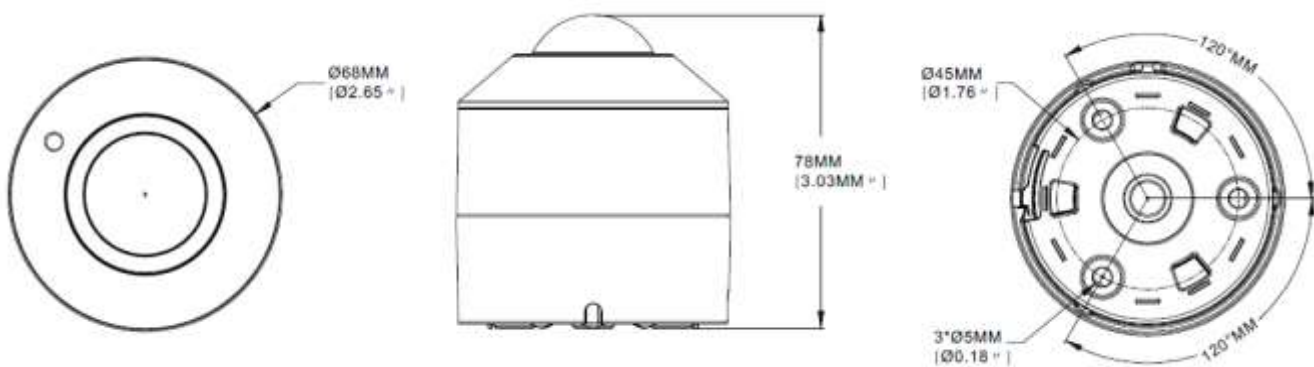

DGM5156XSSE

5MP

PoE

DWDR

Mobile
Surveillance

H.265

5MP H.265 IR Fish Eye IP Camera

FEATURES

DIMENSIONS

Dimensional tolerance: $\pm 5\text{mm}$

● SPECIFICATIONS*

Network	
LAN Port	YES
LAN Speed	10/100 Based-T Ethernet
Supported Protocols	TCP/IP, HTTP, DHCP, DNS, DDNS, RTP/RTSP, SMTP, NTP, UPnP, SNMP, HTTPS, FTP
ONVIF Compatible	YES (Profile S, Profile G, Profile T)
Security	(1) Multiple user access levels with password (2) IP address filtering (3) Digest authentication
Remote Access	Internet Explorer on Windows operating system
Video	
Network Compression	H.265 /H.264
Video Resolution	Main-stream: (15fps) 5MP (2160x2160), 1520x1520, 1080x1080, 720x720 Sub-stream: (15fps) 720x720, 480x480, 240x240 Mobile-stream: (10fps) 480x480, 240x240
Frame Rate	15fps
Video bit rate	8Kbps ~ 8Mbps
Multiple Video Streaming	Triple Stream (Main / Sub / Mobile)
General	
Image Sensor	1/2.9" Progressive CMOS image sensor
Min Illumination	Color 0.1lux @ F1.2(AGC ON); B/W 0 lux @ IR ON
Shutter Speed	1/5 ~ 1/20000 sec
Lens	1.1 mm – F2.0
Viewing Angle	360°
SD storage	NO
IR Effective Distance**	Up to 5 meters
IR Shift	IR cut filter with auto switch
IR LED	3pcs (SMD)
Video Analytics	NO
WDR	Digital WDR
BLC	YES
ROI	YES
Image Settings	Rotate mode, Saturation, Brightness, Contrast, Hue, Sharpness adjustable
Audio	YES
BNC Video Output	NO
Alarm Trigger	NO
Reset Button	NO
POE	YES (IEEE 802.3af)
Weather-proof	IP66
Operating Temperature	-30°C ~ 55°C
Operating Humidity	90 or less relative humidity