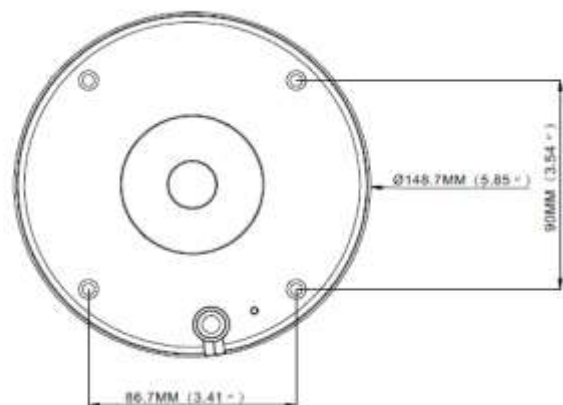

DIMENSIONS

● SPECIFICATIONS*

Network	
LAN Port	YES
LAN Speed	10/100 Based-T Ethernet
Supported Protocols	TCP/IP, HTTP, DHCP, DNS, DDNS, RTP/RTSP, SMTP, NTP, UPnP, SNMP, HTTPS, FTP
ONVIF Compatible	YES (Profile S, Profile G, Profile T)
Security	(1) Multiple user access levels with password (2) IP address filtering (3) Digest authentication
Remote Access	Internet Explorer on Windows operating system
Video	
Network Compression	H.265 /H.264
Video Resolution	Main-stream: 5MP (2592x1944), 4MP (2592x1520), 3MP (2304x1296), 1080P(1920x1080), 720P(1280x720), Sub-stream: 720P(1280x720), VGA (640x480), QVGA (320x240) Mobile-stream: VGA (640x480), QVGA(320x240)
Frame Rate	30fps
Video bit rate	8Kbps ~ 8Mbps
Multiple Video Streaming	Triple Stream (Main / Sub / Mobile)
Bitrate control method	CBR / VBR
General	
Image Sensor	1/2.7" Progressive CMOS image sensor
Min Illumination	Color 0.002lux @ F1.2(AGC ON)
Shutter Speed	1/5 ~ 1/20000 sec
Lens	2.8-12mm - F No. 1.8 (W) ~ 3.3(T)
Viewing Angle	Horizontal: 107-33.6°, Vertical: 54.7-18.9°, Diagonal: 133.7-37.6°
SD storage	Micro SD slot, up to 256GB
IR Effective Distance**	Up to 30 meters
IR Shift	IR cut filter with auto switch
Video Analytics	Face Detection, Face Recognition, Attribute Detection, Pedestrian & Vehicle Detection, Perimeter Intrusion Detection, Line Crossing, Crossing Counting, Heat Map, Crowd Density Detection, Queue Length Detection, License Plate Detection, Rare Sound Detection
WDR	WDR
BLC	YES
ROI	YES
Privacy Mask	YES
Image Settings	Flip , Rotation , Corridor mode, Saturation, Brightness, Contrast, Hue, Sharpness adjustable
Audio	Built-in microphone
Alarm Trigger	YES
Reset Button	YES
POE	YES (IEEE 802.3af)
Weather-proof	IP66