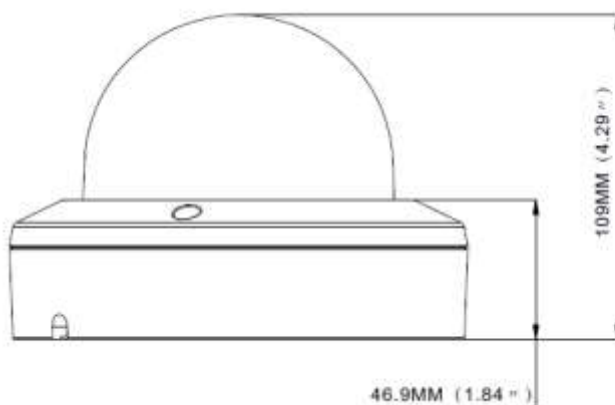

DIMENSIONS

● SPECIFICATIONS*

Network	
LAN Port	YES
LAN Speed	10/100 Based-T Ethernet
Supported Protocols	TCP/IP, HTTP, DHCP, DNS, DDNS, RTP/RTSP, SMTP, NTP, UPnP, SNMP, HTTPS, FTP
ONVIF Compatible	YES (Profile S, Profile G, Profile T)
Security	(1) Multiple user access levels with password (2) IP address filtering (3) Digest authentication
Remote Access	Internet Explorer on Windows operating system
Video	
Network Compression	H.265 /H.264
Video Resolution	Main-stream: 5MP (2592x1944), 4MP (2592x1520), 3MP (2304x1296), 1080P(1920x1080), 720P(1280x720), Sub-stream: 720P(1280x720), VGA (640x480), QVGA (320x240) Mobile-stream: VGA (640x480), QVGA(320x240)
Frame Rate	30fps
Video bit rate	8Kbps ~ 8Mbps
Multiple Video Streaming	Triple Stream (Main / Sub / Mobile)
Bitrate control method	CBR / VBR
General	
Image Sensor	1/2.7" Progressive CMOS image sensor
Min Illumination	Color 0.002lux @ F1.2(AGC ON)
Shutter Speed	1/5 ~ 1/20000 sec
Lens	2.8-12mm - F No. 1.8 (W) ~ 3.3(T)
Viewing Angle	Horizontal: 107-33.6°, Vertical: 54.7-18.9°, Diagonal: 133.7-37.6°
SD storage	Micro SD slot, up to 256GB
IR Effective Distance**	Up to 30 meters
IR Shift	IR cut filter with auto switch
Video Analytics	Face Detection, Face Recognition, Attribute Detection, Pedestrian & Vehicle Detection, Perimeter Intrusion Detection, Line Crossing, Crossing Counting, Heat Map, Crowd Density Detection, Queue Length Detection, License Plate Detection, Rare Sound Detection
WDR	WDR
BLC	YES
ROI	YES
Privacy Mask	YES
Image Settings	Flip , Rotation , Corridor mode, Saturation, Brightness, Contrast, Hue, Sharpness adjustable
Audio	Built-in microphone
Alarm Trigger	YES
Reset Button	YES
POE	YES (IEEE 802.3af)
Weather-proof	IP66