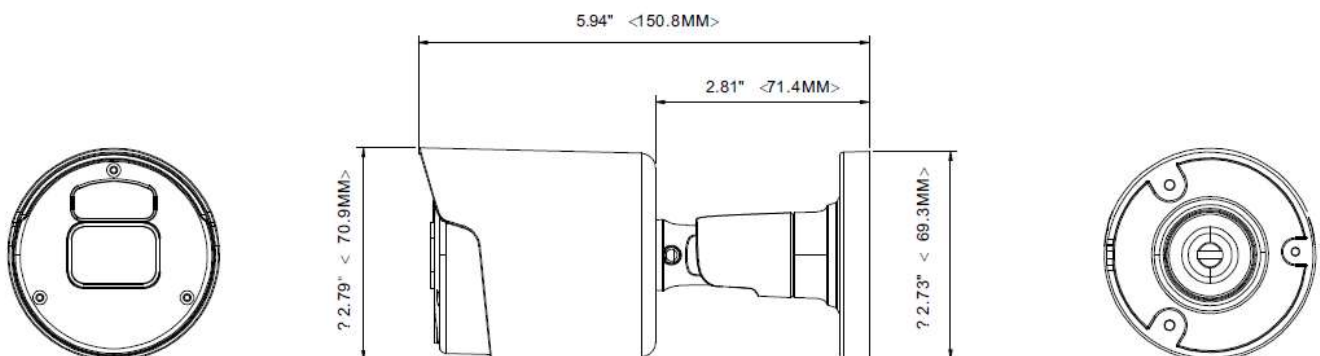

DIMENSIONS

Dimensional tolerance: ± 5mm