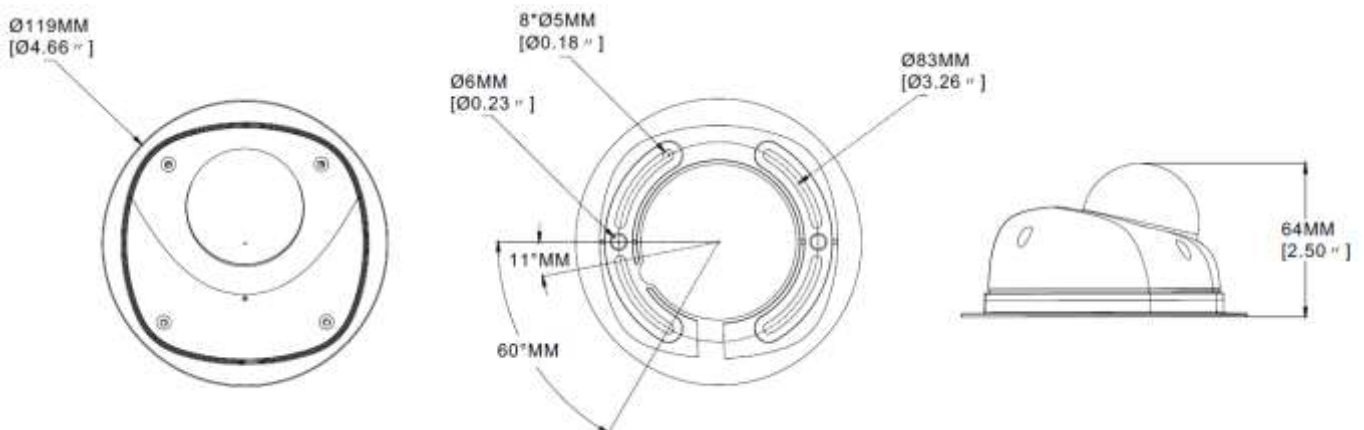

DIMENSIONS

Dimensional tolerance: ± 5mm

● SPECIFICATIONS*

Network	
LAN Port	YES
LAN Speed	10/100 Based-T Ethernet
Supported Protocols	TCP/IP, HTTP, DHCP, DNS, DDNS, RTP/RTSP, SMTP, NTP, UPnP, SNMP, HTTPS, FTP
ONVIF Compatible	YES (Profile S, Profile G, Profile T)
Security	(1) Multiple user access levels with password (2) IP address filtering (3) Digest authentication
Remote Access	Internet Explorer on Windows operating system
Video	
Network Compression	H.265 /H.264
Video Resolution	Main-stream (1-30fps): 1920x1080, 1280x960, 1280x720 Sub-stream: 1280x720,640x480,320x240 Mobile-stream: 640x480, 320x240"
Frame Rate	30fps
Video bit rate	8Kbps ~ 8Mbps
Multiple Video Streaming	Triple Stream (Main / Sub / Mobile)
General	
Image Sensor	1/2.8" SONY Progressive CMOS image sensor
Min Illumination	Color 0.01lux @ F1.2(AGC ON)
Shutter Speed	1/5 ~ 1/20000 sec
Slow Shutter	Support
Lens	2.8 mm – F2.0
Viewing Angle	98° (Horizontal)
SD storage	YES
IR Effective Distance**	Up to 30 meters
IR Shift	YES
Video Analytics	Perimeter Intrusion Detection, Line Crossing Detection, Stationary Object Detection.
WDR	120 dB
BLC	YES
ROI	YES
Privacy Mask	YES
Gain Control	Auto
Digital Noise Reduction	3D DNR
Image Settings	Flip , Rotation , Corridor mode, Saturation, Brightness, Contrast, Hue, Sharpness adjustable
Audio	YES
Alarm	NO
Reset Button	NO
POE	YES (IEEE 802.3af)
Weather-proof	IP66